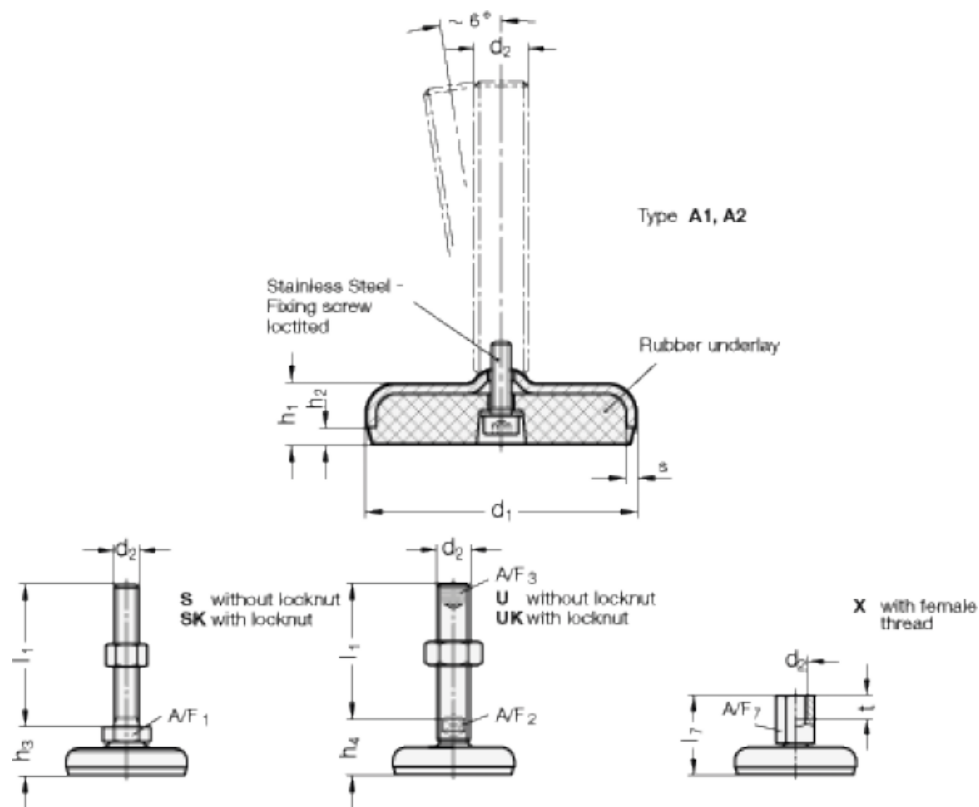

Article number: 2030100M24125A2UK

Description: E+G levelling foot
GN 30-100-M24-125-A2-UK

Note: UK With nut, Hexagon socket at the top, Wrench flat at the bottom

Measures

A/F2 = 19

s = 3

A/F3 = 12

d_1 = 100

d_2 = M24

h_1 = 20

h_2 = 6

h_4 = 38

l_1 = 125